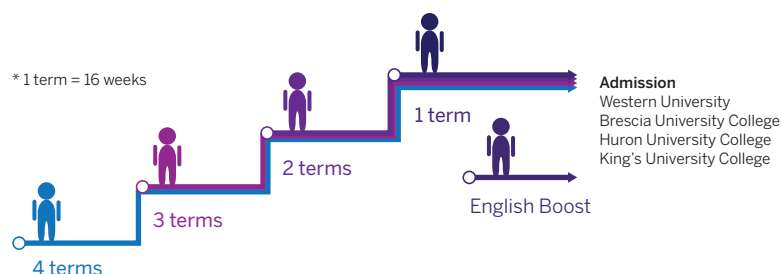

### Conditional Admission

Conditional admission to Western University and its Affiliated University Colleges.

### University Amenities

Access all university amenities as soon as you arrive.

## Academic English Program

The Academic English Program (AEP) is offered at four different levels and designed for students with conditional admission to Western or its Affiliated University Colleges (King's, Brescia, Huron). We cultivate student success by developing communication skills – reading, writing, listening and speaking – in conjunction with the cultural knowledge required to thrive in Western's demanding academic environment.